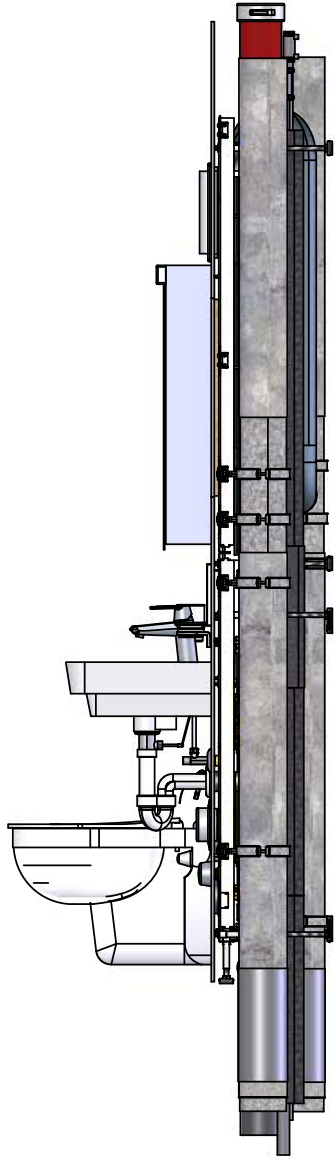

# Visit-S, 098 x 32 cm mit Eck-Lavabo 31 cm

Spiegelschrank: Keller Duplex NEW 50 x 73.8 x 12.5 cm

We reserve all rights in this document and its subject matter.  
 The recipient hereby acknowledges these rights and assures the use of this  
 document only for the purpose it was delivered. © Swissframe AG

# Visit-S, 098 x 32 cm mit Lavabo 25 cm

CAD-System: SolidWorks

Massstab  
 1:20

Format  
 A3-H

Blatt / Anz.  
 1 / 1

# Visit-S, 115 x 32 cm mit Lavabo 50 cm

Spiegelschrank: Keller Duplex NEW 50 x 73.8 x 12.5 cm

We reserve all rights in this document and its subject matter.  
 The recipient hereby acknowledges these rights and assures the use of this  
 document only for the purpose it was delivered. © Swissframe AG