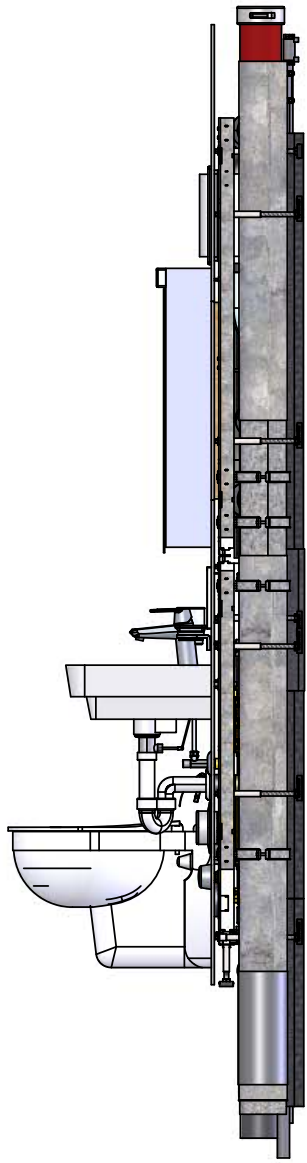

# Visit-S, 098 x 32 cm mit Eck-Lavabo 31 cm

Spiegelschrank: Keller Duplex NEW 50 x 73.8 x 12.5 cm

We reserve all rights in this document and its subject matter.  
 The recipient hereby acknowledges these rights and assures the use of this  
 document only for the purpose it was delivered. © Swissframe AG

# Visit-S, 098 x 32 cm mit Lavabo 25 cm

CAD-System: SolidWorks

Massstab  
 1:20

Format  
 A3-H

Blatt / Anz.  
 1 / 1

# Visit-S, 125 x 24 cm mit Lavabo 50 cm

Spiegelschrank: Keller Duplex NEW 50 x 73.8 x 12.5 cm  
 Seitenabschluss beim Lavabo möglich.

Seitenabschluss beim Lavabo möglich

We reserves all rights in this document and its subject matter.  
 The recipient hereby acknowledges these rights and assures the use of this  
 document only for the purpose it was delivered. © Swissframe AG