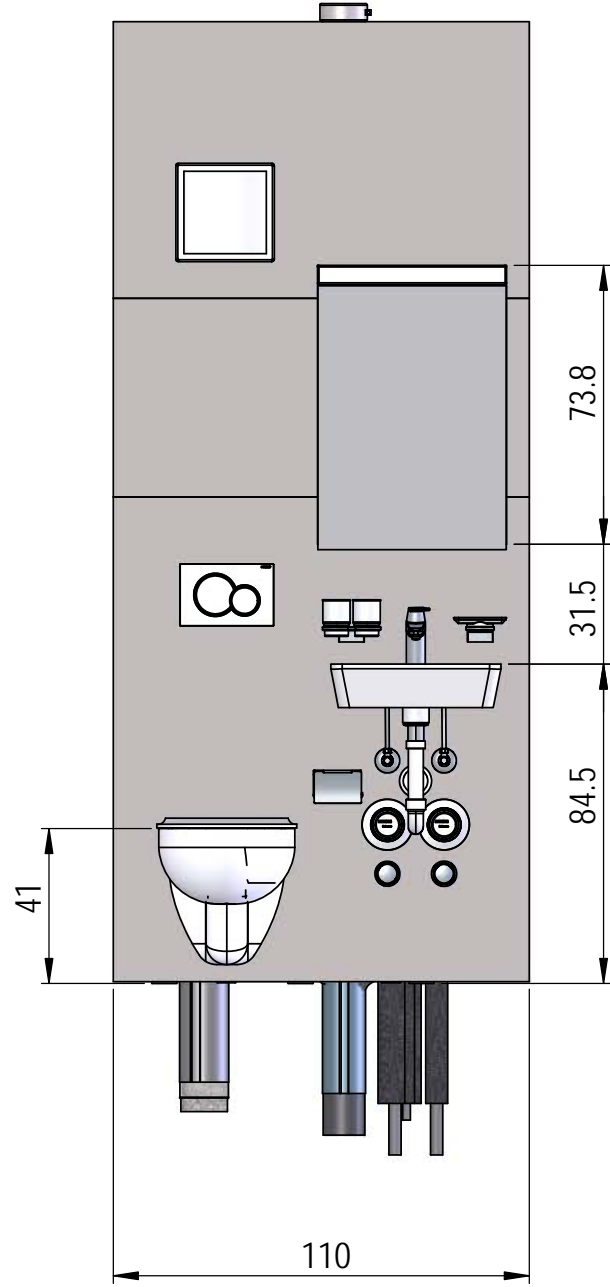

# Visit-S, 098 x 32 cm mit Eck-Lavabo 31 cm

Spiegelschrank: Keller Duplex NEW 50 x 73.8 x 12.5 cm

We reserve all rights in this document and its subject matter.  
 The recipient hereby acknowledges these rights and assures the use of this  
 document only for the purpose it was delivered. © Swissframe AG

# Visit-S, 098 x 32 cm mit Lavabo 25 cm

CAD-System: SolidWorks

Massstab  
 1:20

cm

Format  
 A3-H

Blatt / Anz.  
 1 / 1

# Visit-S, 110 x 32 cm mit Lavabo 45 cm

Spiegelschrank: Keller Duplex NEW 50 x 73.8 x 12.5 cm

We reserve all rights in this document and its subject matter.  
 The recipient hereby acknowledges these rights and assures the use of this  
 document only for the purpose it was delivered. © Swissframe AG