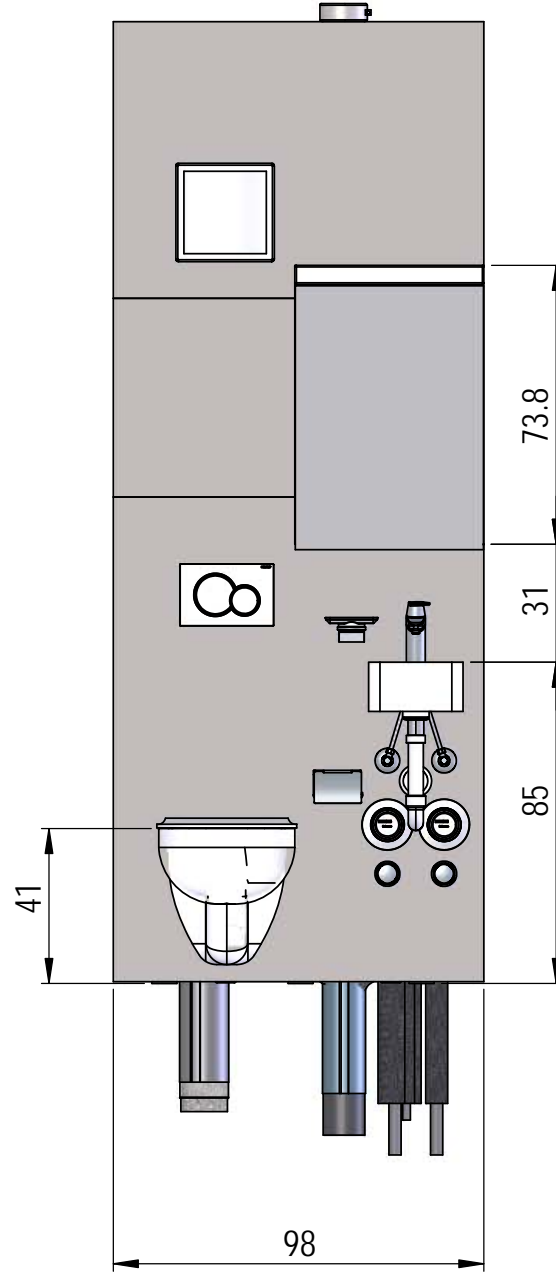

# Visit-S, 098 x 32 cm mit Eck-Lavabo 31 cm

Spiegelschrank: Keller Duplex NEW 50 x 73.8 x 12.5 cm

We reserve all rights in this document and its subject matter.  
 The recipient hereby acknowledges these rights and assures the use of this  
 document only for the purpose it was delivered. © Swissframe AG

CAD-System: SolidWorks

Massstab  
 1:20

Format  
 A3-H

Blatt / Anz.  
 1 / 1

# Visit-S, 098 x 32 cm mit Lavabo 25 cm

## Spiegelschrank: Keller Duplex NEW 50 x 73.8 x 12.5 cm

We reserve all rights in this document and its subject matter.  
 The recipient hereby acknowledges these rights and assures the use of this  
 document only for the purpose it was delivered. © Swissframe AG