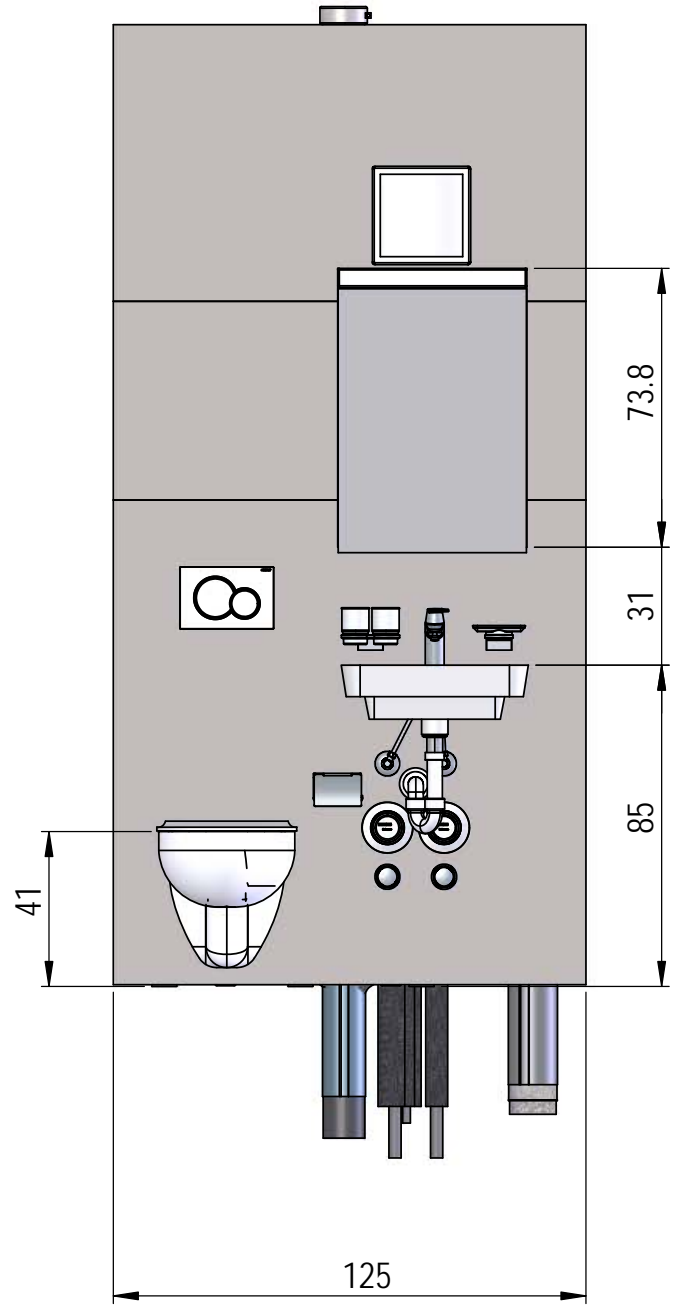

# Visit-S, 098 x 32 cm mit Eck-Lavabo 31 cm

Spiegelschrank: Keller Duplex NEW 50 x 73.8 x 12.5 cm

We reserve all rights in this document and its subject matter.  
 The recipient hereby acknowledges these rights and assures the use of this  
 document only for the purpose it was delivered. © Swissframe AG

# Visit-S, 098 x 32 cm mit Lavabo 25 cm

# Visit-S, 115 x 32 cm mit Lavabo 50 cm

Spiegelschrank: Keller Duplex NEW 50 x 73.8 x 12.5 cm

We reserve all rights in this document and its subject matter.  
 The recipient hereby acknowledges these rights and assures the use of this  
 document only for the purpose it was delivered. © Swissframe AG

# Visit-S, 125 x 24 cm mit Lavabo 50 cm

Spiegelschrank: Keller Duplex NEW 50 x 73.8 x 12.5 cm  
 Seitenabschluss beim Lavabo möglich.

Seitenabschluss beim Lavabo möglich

We reserves all rights in this document and its subject matter.  
 The recipient hereby acknowledges these rights and assures the use of this  
 document only for the purpose it was delivered. © Swissframe AG