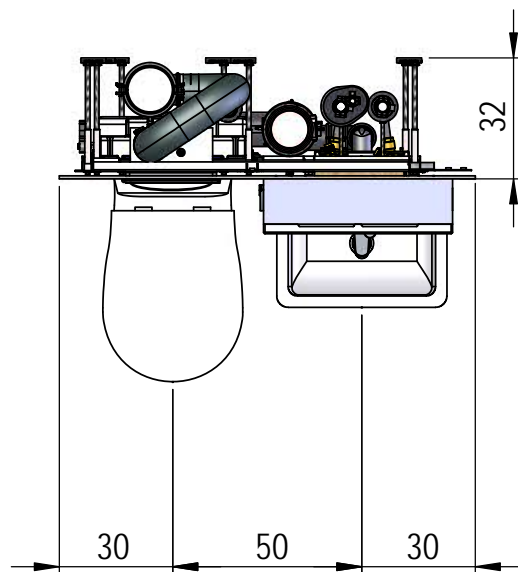

# Visit-S, 110 x 32 cm mit Lavabo 45 cm

Spiegelschrank: Keller Duplex NEW 50 x 73.8 x 12.5 cm

We reserve all rights in this document and its subject matter.  
 The recipient hereby acknowledges these rights and assures the use of this  
 document only for the purpose it was delivered. © Swissframe AG