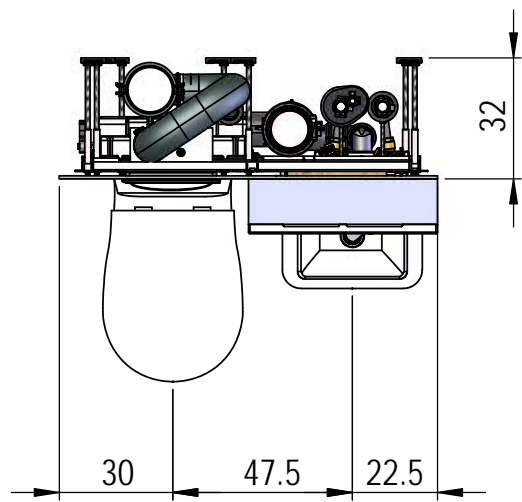

# Visit-S, 100 x 32 cm mit Lavabo 37 cm

Spiegelschrank: Keller Duplex NEW 50 x 73.8 x 12.5 cm

We reserve all rights in this document and its subject matter.  
 The recipient hereby acknowledges these rights and assures the use of this  
 document only for the purpose it was delivered. © Swissframe AG