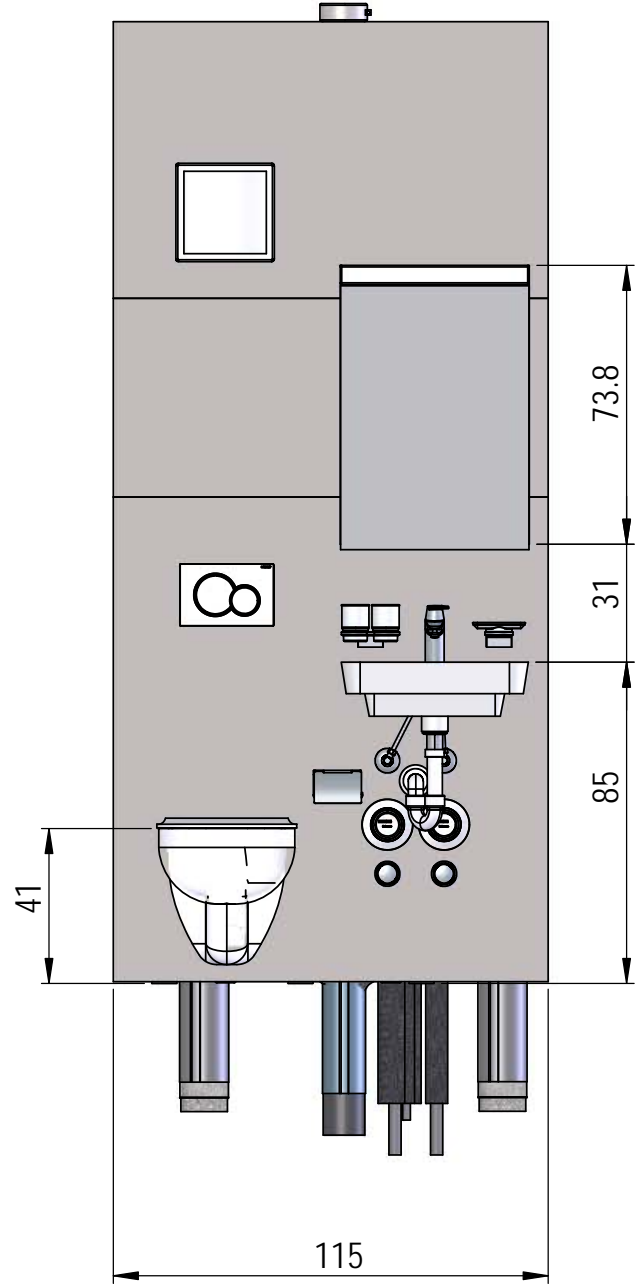

# Visit-S, 098 x 32 cm mit Eck-Lavabo 31 cm

Spiegelschrank: Keller Duplex NEW 50 x 73.8 x 12.5 cm

We reserve all rights in this document and its subject matter.  
 The recipient hereby acknowledges these rights and assures the use of this  
 document only for the purpose it was delivered. © Swissframe AG

# Visit-S, 098 x 32 cm mit Lavabo 25 cm

# Visit-S, 110 x 32 cm mit Lavabo 45 cm

Spiegelschrank: Keller Duplex NEW 50 x 73.8 x 12.5 cm

We reserve all rights in this document and its subject matter.  
 The recipient hereby acknowledges these rights and assures the use of this  
 document only for the purpose it was delivered. © Swissframe AG

# Visit-S, 115 x 32 cm mit Lavabo 50 cm

Spiegelschrank: Keller Duplex NEW 50 x 73.8 x 12.5 cm

We reserve all rights in this document and its subject matter.  
 The recipient hereby acknowledges these rights and assures the use of this  
 document only for the purpose it was delivered. © Swissframe AG