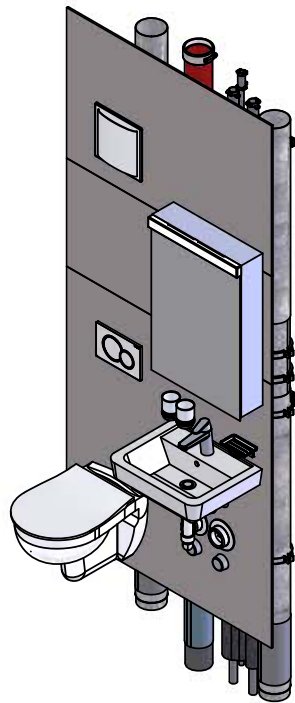

# Visit-S, 115 x 32 cm mit Lavabo 50 cm

Spiegelschrank: Keller Duplex NEW 50 x 73.8 x 12.5 cm

We reserve all rights in this document and its subject matter.  
 The recipient hereby acknowledges these rights and assures the use of this  
 document only for the purpose it was delivered. © Swissframe AG