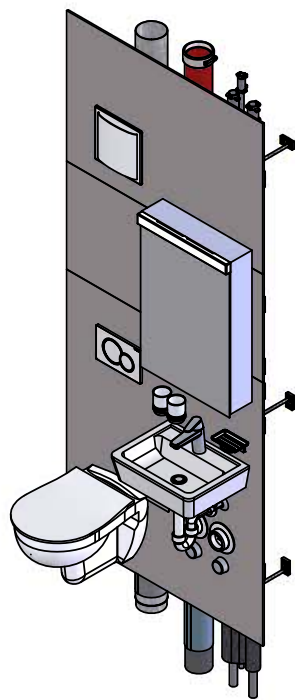

# Visit-S, 110 x 32 cm mit Lavabo 45 cm

Spiegelschrank: Keller Duplex NEW 50 x 73.8 x 12.5 cm

We reserve all rights in this document and its subject matter.  
 The recipient hereby acknowledges these rights and assures the use of this  
 document only for the purpose it was delivered. © Swissframe AG