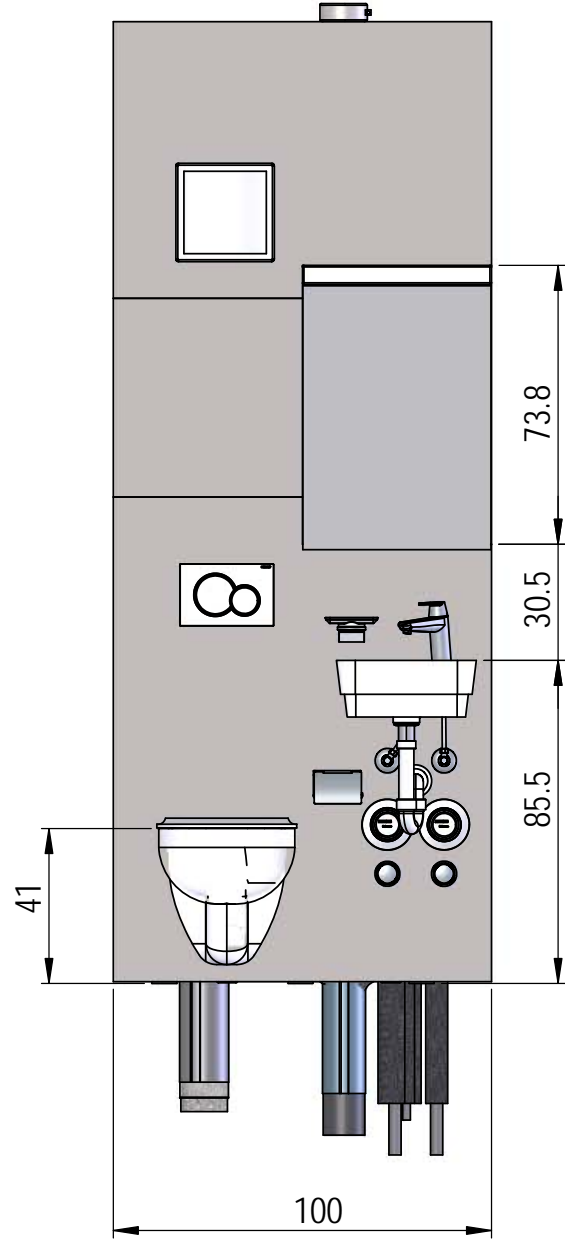

# Visit-S, 098 x 32 cm mit Eck-Lavabo 31 cm

Spiegelschrank: Keller Duplex NEW 50 x 73.8 x 12.5 cm

We reserve all rights in this document and its subject matter.  
 The recipient hereby acknowledges these rights and assures the use of this  
 document only for the purpose it was delivered. © Swissframe AG

# Visit-S, 098 x 32 cm mit Lavabo 25 cm

## Spiegelschrank: Keller Duplex NEW 50 x 73.8 x 12.5 cm

We reserve all rights in this document and its subject matter.  
 The recipient hereby acknowledges these rights and assures the use of this  
 document only for the purpose it was delivered. © Swissframe AG

# Visit-S, 100 x 32 cm mit Lavabo 37 cm

Spiegelschrank: Keller Duplex NEW 50 x 73.8 x 12.5 cm

We reserve all rights in this document and its subject matter.  
 The recipient hereby acknowledges these rights and assures the use of this  
 document only for the purpose it was delivered. © Swissframe AG