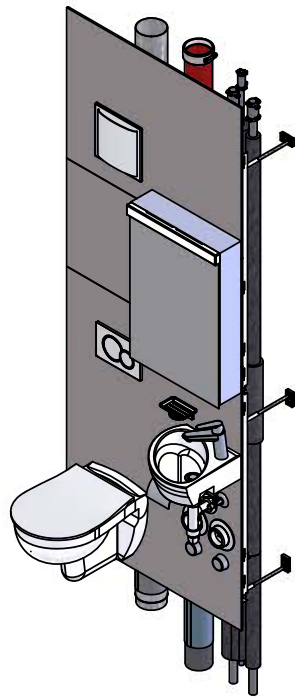

## Visit: Spiegelschrank

# Visit-S, 098 x 32 cm mit Eck-Lavabo 31 cm

Spiegelschrank: Keller Duplex NEW 50 x 73.8 x 12.5 cm

We reserve all rights in this document and its subject matter.  
 The recipient hereby acknowledges these rights and assures the use of this  
 document only for the purpose it was delivered. © Swissframe AG