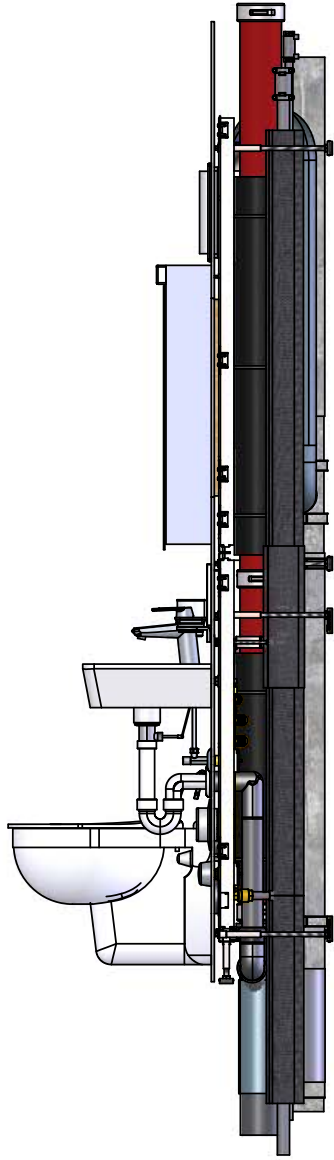

# Visit-S, 098 x 32 cm mit Eck-Lavabo 31 cm

Spiegelschrank: Keller Duplex NEW 50 x 73.8 x 12.5 cm

We reserve all rights in this document and its subject matter.  
 The recipient hereby acknowledges these rights and assures the use of this  
 document only for the purpose it was delivered. © Swissframe AG

# Visit-S, 098 x 32 cm mit Lavabo 25 cm

CAD-System: SolidWorks

Massstab  
 1:20

cm

Format  
 A3-H

Blatt / Anz.  
 1 / 1

# Visit-S, 110 x 32 cm mit Lavabo 45 cm

Spiegelschrank: Keller Duplex NEW 50 x 73.8 x 12.5 cm

We reserve all rights in this document and its subject matter.  
 The recipient hereby acknowledges these rights and assures the use of this  
 document only for the purpose it was delivered. © Swissframe AG