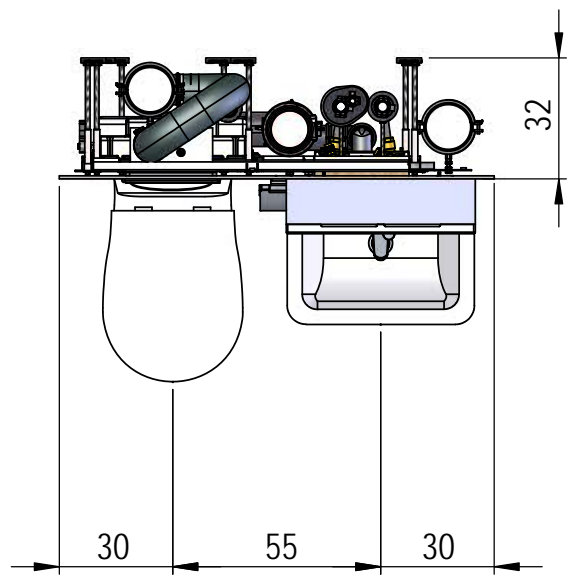

# Visit-S, 115 x 32 cm mit Lavabo 50 cm

Spiegelschrank: Keller Duplex NEW 50 x 73.8 x 12.5 cm

We reserve all rights in this document and its subject matter.  
 The recipient hereby acknowledges these rights and assures the use of this  
 document only for the purpose it was delivered. © Swissframe AG