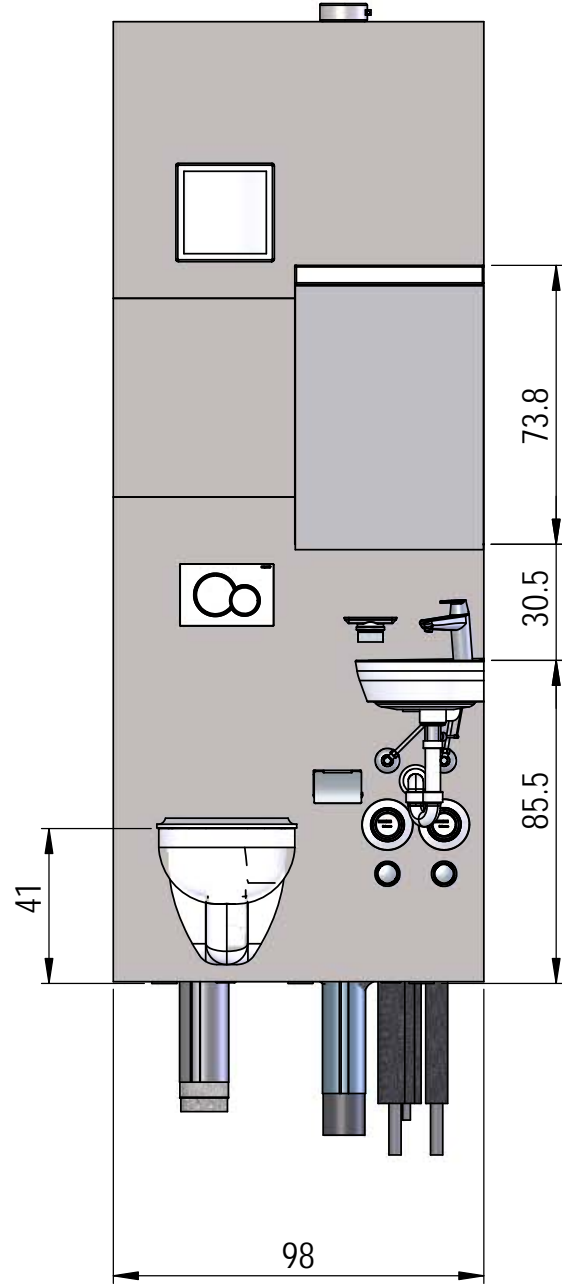

## Visit: Spiegelschrank

# Visit-S, 098 x 32 cm mit Eck-Lavabo 31 cm

Spiegelschrank: Keller Duplex NEW 50 x 73.8 x 12.5 cm

We reserve all rights in this document and its subject matter.  
 The recipient hereby acknowledges these rights and assures the use of this  
 document only for the purpose it was delivered. © Swissframe AG

# Visit-S, 098 x 32 cm mit Lavabo 25 cm

## Spiegelschrank: Keller Duplex NEW 50 x 73.8 x 12.5 cm

We reserve all rights in this document and its subject matter.  
 The recipient hereby acknowledges these rights and assures the use of this  
 document only for the purpose it was delivered. © Swissframe AG