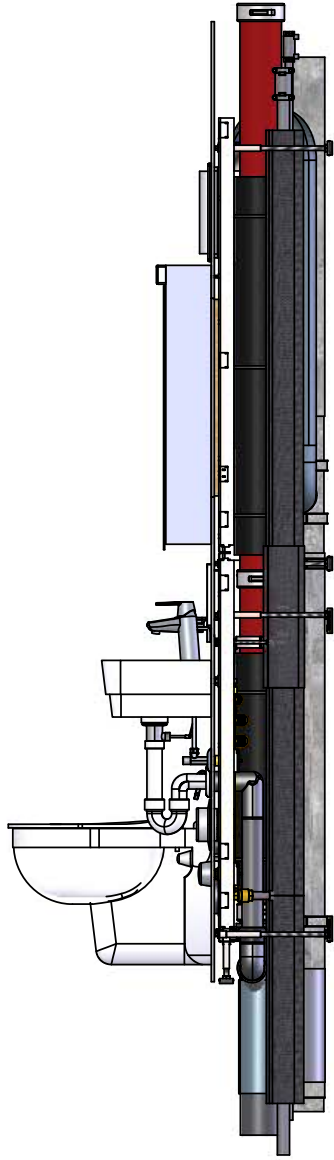

# Visit-S, 098 x 32 cm mit Eck-Lavabo 31 cm

Spiegelschrank: Keller Duplex NEW 50 x 73.8 x 12.5 cm

We reserve all rights in this document and its subject matter.  
 The recipient hereby acknowledges these rights and assures the use of this  
 document only for the purpose it was delivered. © Swissframe AG

# Visit-S, 098 x 32 cm mit Lavabo 25 cm

CAD-System: SolidWorks

Massstab  
 1:20

Format  
 A3-H

Blatt / Anz.  
 1 / 1

# Visit-S, 100 x 32 cm mit Lavabo 37 cm

Spiegelschrank: Keller Duplex NEW 50 x 73.8 x 12.5 cm

We reserve all rights in this document and its subject matter.  
 The recipient hereby acknowledges these rights and assures the use of this  
 document only for the purpose it was delivered. © Swissframe AG