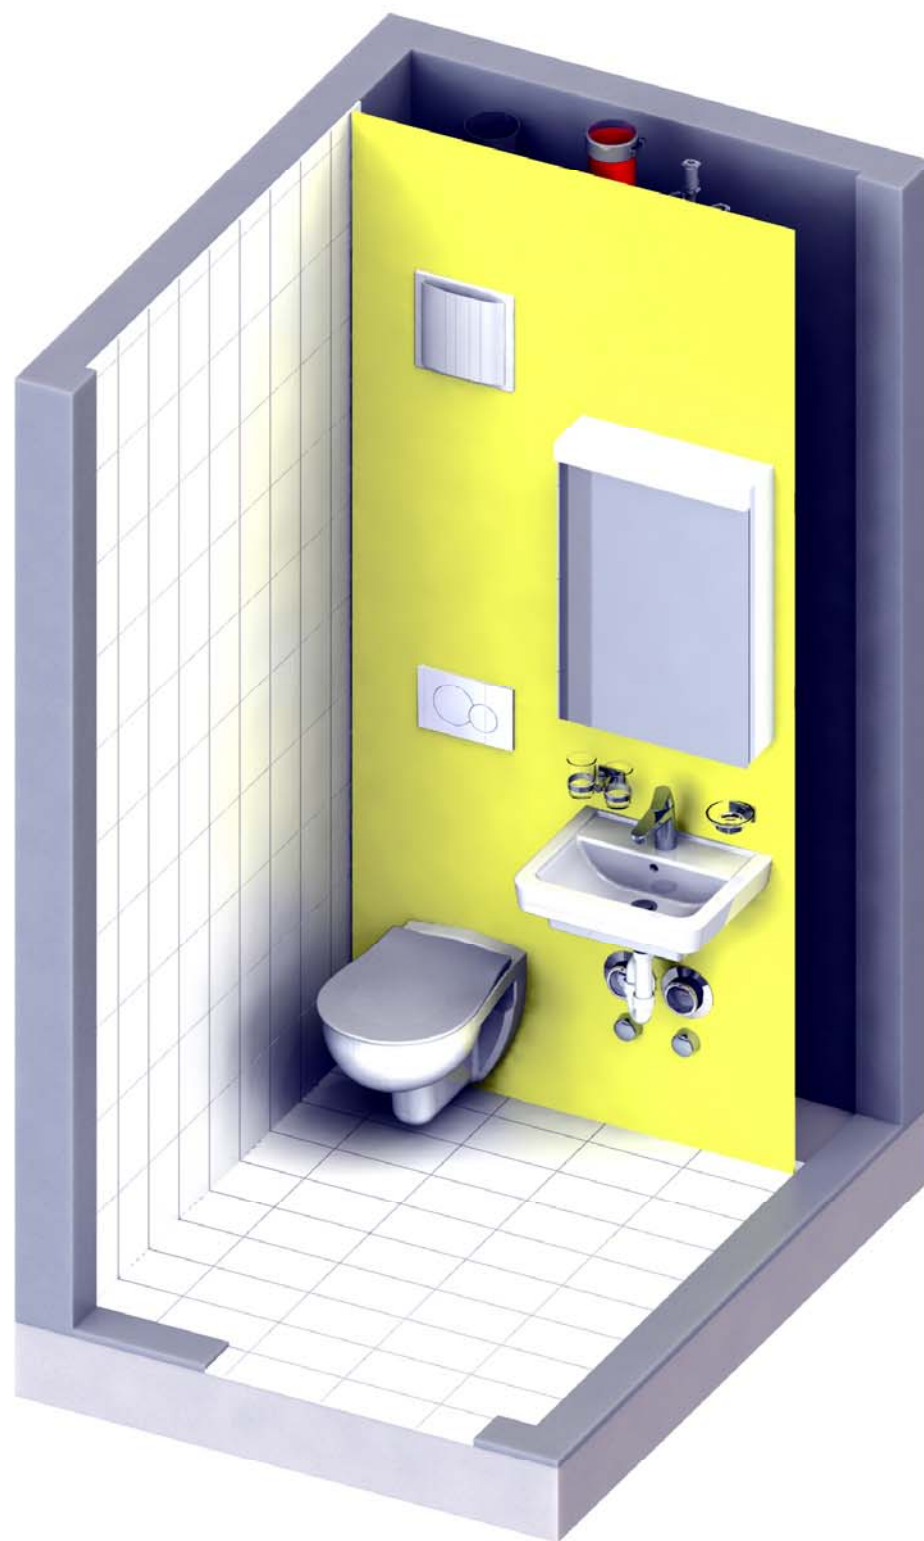

## Visit: Spiegelschrank

# Visit-S, 098 x 32 cm mit Eck-Lavabo 31 cm

Spiegelschrank: Keller Duplex NEW 50 x 73.8 x 12.5 cm

We reserve all rights in this document and its subject matter.  
 The recipient hereby acknowledges these rights and assures the use of this  
 document only for the purpose it was delivered. © Swissframe AG

# Visit-S, 098 x 32 cm mit Lavabo 25 cm