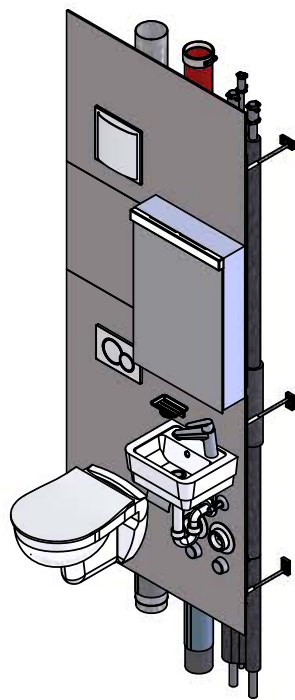

# Visit-S, 100 x 32 cm mit Lavabo 37 cm

Spiegelschrank: Keller Duplex NEW 50 x 73.8 x 12.5 cm

We reserve all rights in this document and its subject matter.  
 The recipient hereby acknowledges these rights and assures the use of this  
 document only for the purpose it was delivered. © Swissframe AG