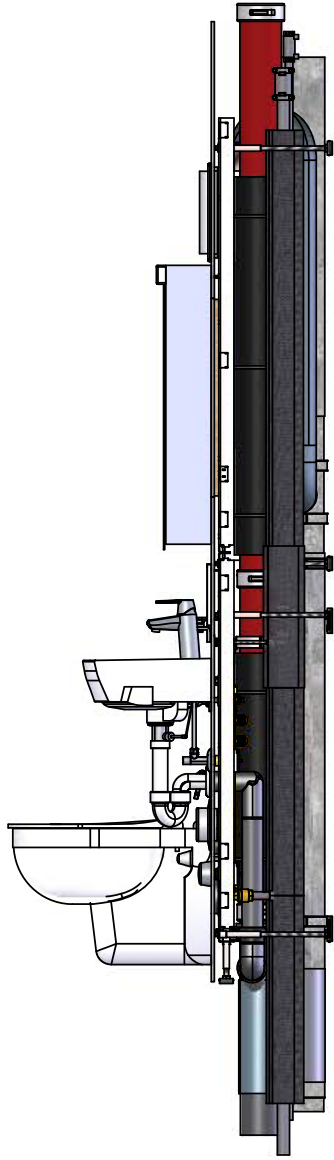

## Visit: Spiegelschrank

# Visit-S, 098 x 32 cm mit Eck-Lavabo 31 cm

Spiegelschrank: Keller Duplex NEW 50 x 73.8 x 12.5 cm

We reserve all rights in this document and its subject matter.  
 The recipient hereby acknowledges these rights and assures the use of this  
 document only for the purpose it was delivered. © Swissframe AG

# Visit-S, 098 x 32 cm mit Lavabo 25 cm