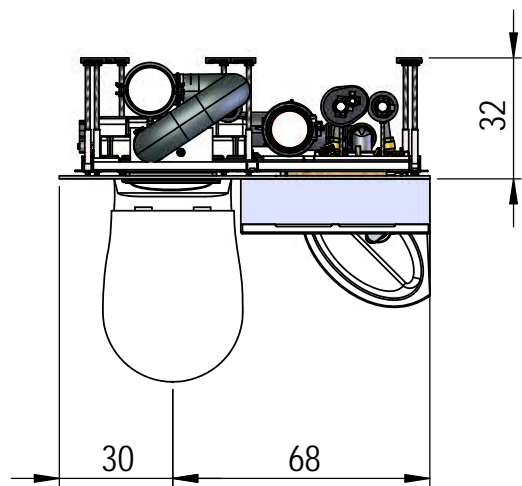

## Visit: Spiegelschrank

# Visit-S, 098 x 32 cm mit Eck-Lavabo 31 cm

Spiegelschrank: Keller Duplex NEW 50 x 73.8 x 12.5 cm

We reserve all rights in this document and its subject matter.  
 The recipient hereby acknowledges these rights and assures the use of this  
 document only for the purpose it was delivered. © Swissframe AG