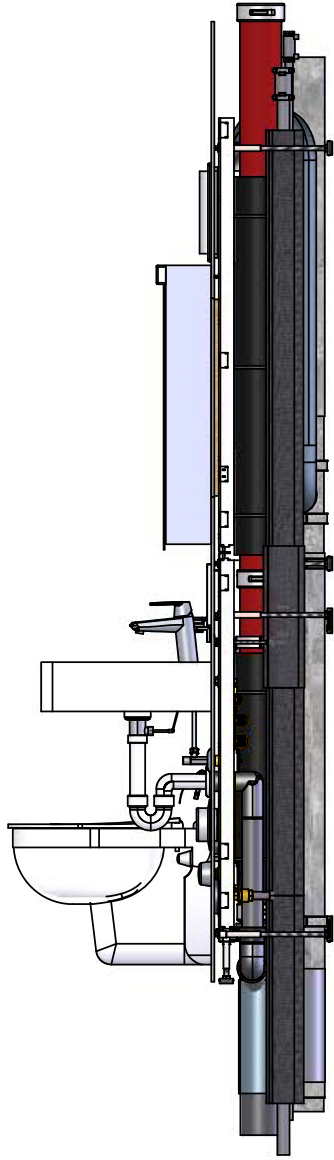

# Visit-S, 098 x 32 cm mit Eck-Lavabo 31 cm

Spiegelschrank: Keller Duplex NEW 50 x 73.8 x 12.5 cm

We reserve all rights in this document and its subject matter.  
 The recipient hereby acknowledges these rights and assures the use of this  
 document only for the purpose it was delivered. © Swissframe AG

CAD-System: SolidWorks

Massstab  
 1:20

Format  
 A3-H

Blatt / Anz.  
 1 / 1

# Visit-S, 098 x 32 cm mit Lavabo 25 cm

## Spiegelschrank: Keller Duplex NEW 50 x 73.8 x 12.5 cm

We reserve all rights in this document and its subject matter.  
 The recipient hereby acknowledges these rights and assures the use of this  
 document only for the purpose it was delivered. © Swissframe AG