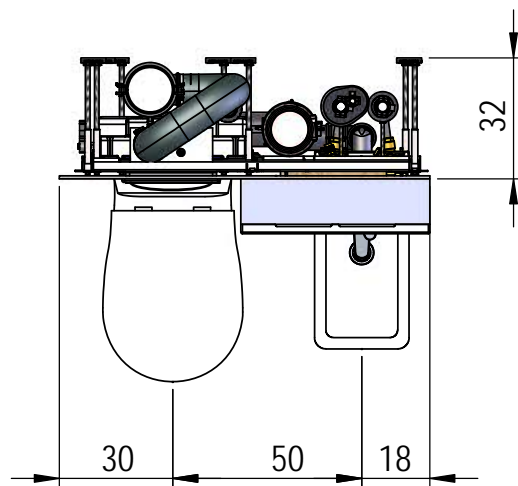

# Visit-S, 098 x 32 cm mit Eck-Lavabo 31 cm

Spiegelschrank: Keller Duplex NEW 50 x 73.8 x 12.5 cm

We reserve all rights in this document and its subject matter.  
 The recipient hereby acknowledges these rights and assures the use of this  
 document only for the purpose it was delivered. © Swissframe AG

# Visit-S, 098 x 32 cm mit Lavabo 25 cm

## Spiegelschrank: Keller Duplex NEW 50 x 73.8 x 12.5 cm

We reserve all rights in this document and its subject matter.  
 The recipient hereby acknowledges these rights and assures the use of this  
 document only for the purpose it was delivered. © Swissframe AG